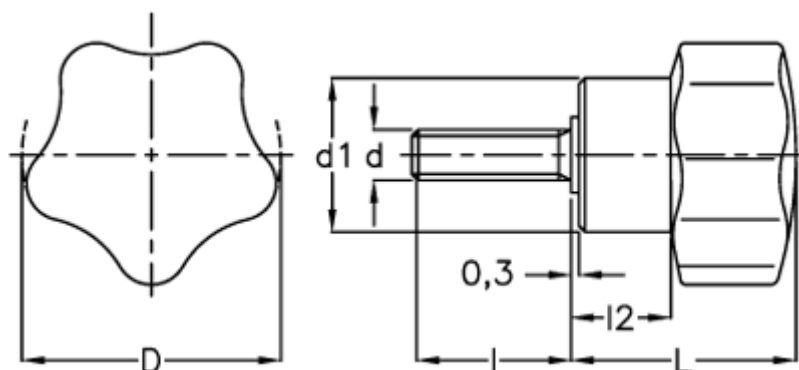

Data Sheet

Article number: 2302066481

Description: E+G Lobe knob
VC.192/50 p-M8x16

Measures

D	= 50
d1	= 25
d 6g	= M8
l	= 16
L	= 33
l2	= 14